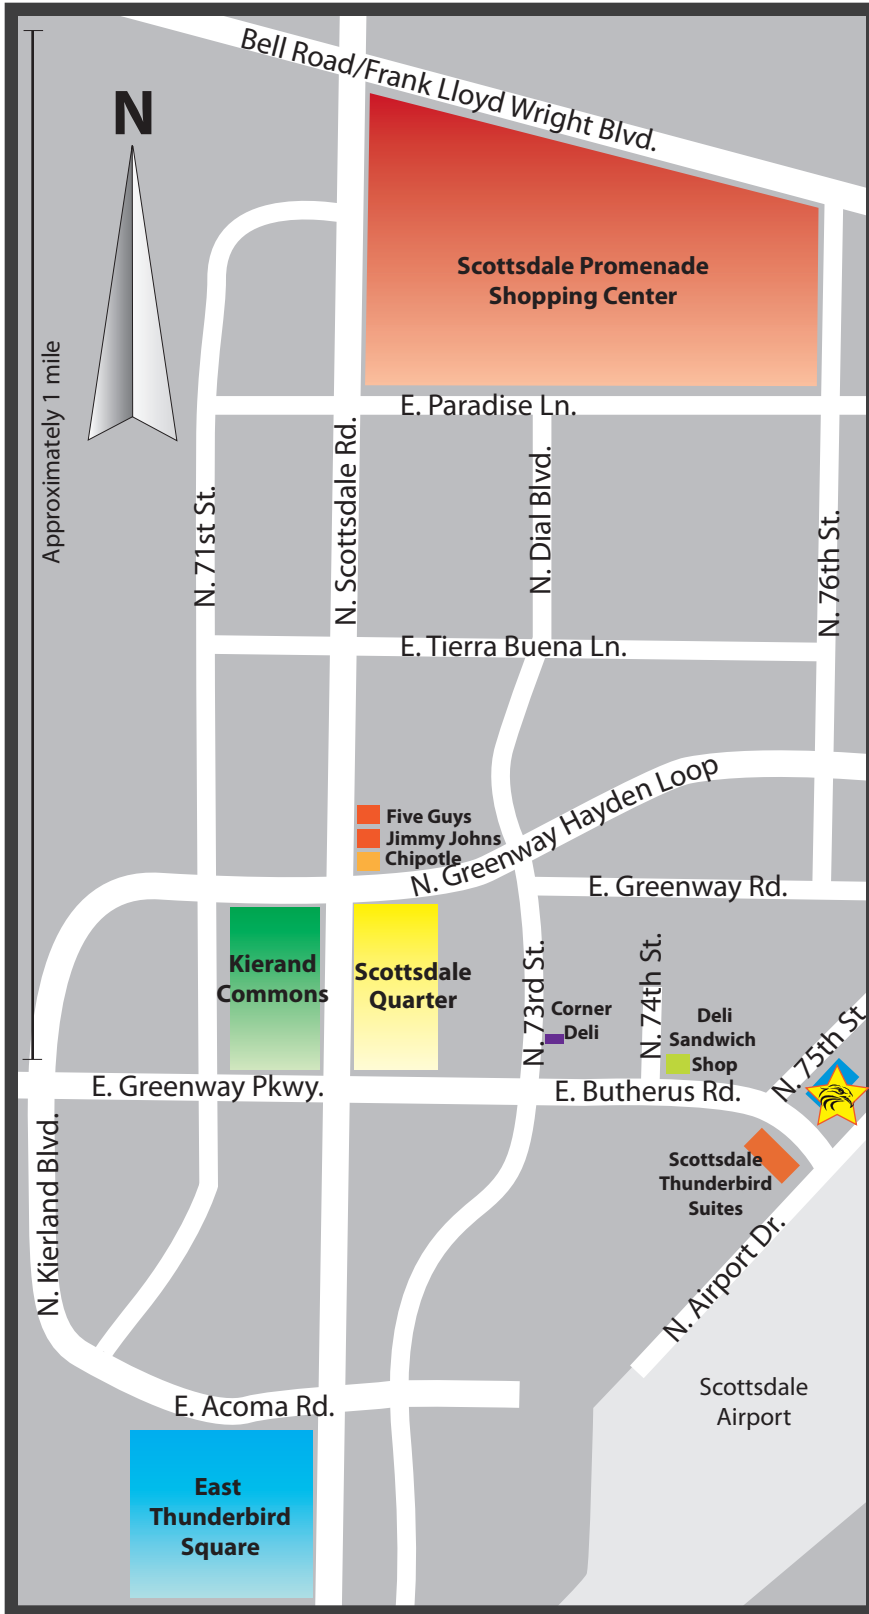

Area Map and Dining Information

The Nouveau Riche Training Center is within walking or a short driving distance to a host of great restaurants and shopping.

Scottsdale Promenade Shopping Center

- | | |
|-------------------------|---------------------|
| Capital Grille | Flo's Asian Kitchen |
| Picazzo's Gourmet Pizza | Baja Fresh |
| Rumbi Island Grill | Benihana |
| Maggiano's | Uncorked |
| Coffee Bean & Tea Leaf | Someburros |
| Miricle Mile Deli | In-N-Out Burger |
| Yume Sushi & Grill | Rinaldi's Deli |
| Cantina Laredo | Hot Dog Stop |
| Fox Sports Grill | and more! |
| Pasta Primo | |

Kierland Commons

www.kierlandcommons.com

- | | |
|---------------------|------------------------|
| Bobby's Restaurant | P.F. Changs |
| Chloe's Corner | RA Sushi |
| Cold Stone Creamery | Starbucks |
| The Greene House | The Cheesecake Factory |
| Mastro's Ocean Club | Tommy Bahama's |
| Morton's | Zinc Bistro |
| NoRTH | |

Scottsdale Quarter

- Brio Tuscan Grille
- Grimaldi's Pizzeria
- Menchie's Frozen Yogurt
- Press Coffee
- Primebar
- True Food Kitchen

East Thunderbird Square

- | | |
|-----------------|---------------|
| Sauce | Dilly's Deli |
| Jolta Java | The Good Egg |
| Yogurt Builderz | House of Yang |
| Burger King | Sapporo |
| Taco Bell | and more! |
| Subway | |